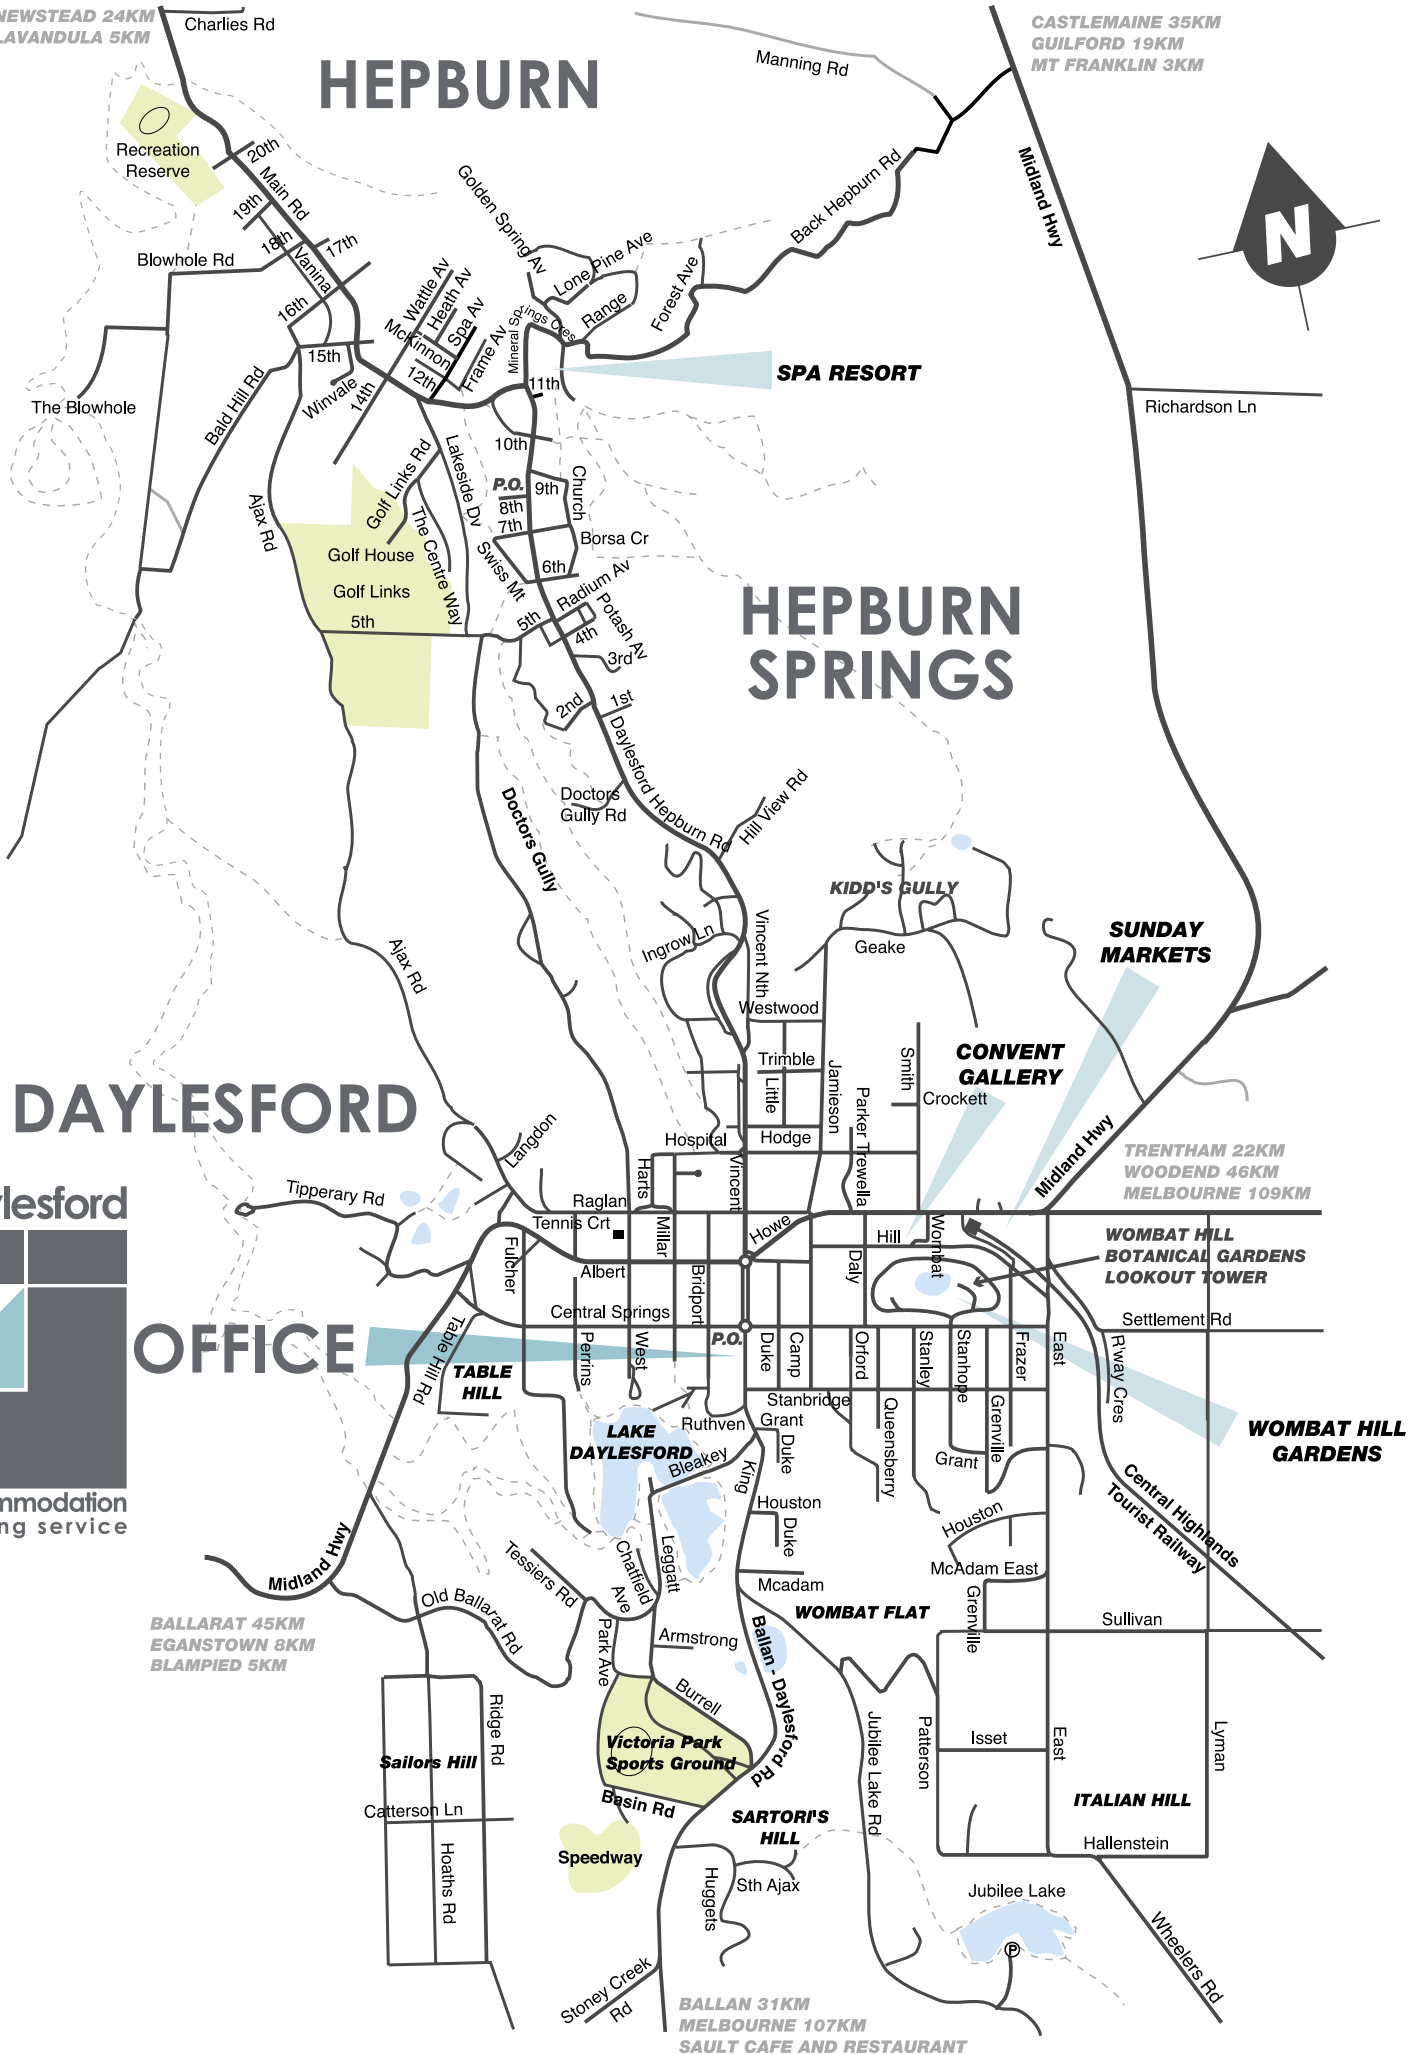

NEWSTEAD 24KM  
LAVANDULA 5KM

CASTLEMAINE 35KM  
GUILFORD 19KM  
MT FRANKLIN 3KM

# HEPBURN

# DAYLESFORD

# HEPBURN SPRINGS